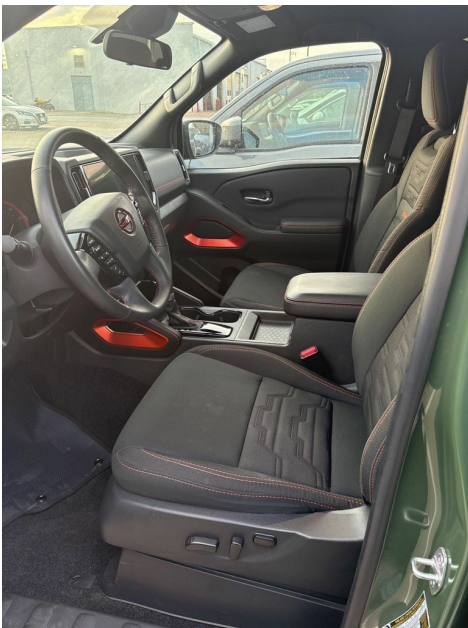

2025 Nissan Frontier \$36,892

Dealer Information

To get more details or set up a test drive this vehicle

Call us now:(281) 516-6738 24202 Tomball Parkway Tomball, Texas 77375

- Stock #:SN638201P
- VIN:1N6ED1EJ3SN638201
- Mileage:12013
- Location:Tomball, Texas 77375
- Body Style:Truck
- Int.Color:Charcoal
- Ext.Color:Green Metallic
- Transmission:9-Speed Automatic with Overdrive
- Engine:3.8L DI DOHC 24V V6

Dealer Comments

Certified. Recent Arrival! CARFAX One-Owner.Clean CARFAX. Tactical Green Metallic 2025 Nissan Frontier PRO-XFrontier PRO-X, Nissan Certified Certified, 4D Crew Cab, 3.8L DI DOHC 24V V6, 9-Speed Automatic with Overdrive, RWD, Tactical Green Metallic, Charcoal w/Lava Red Stitch w/PRO Embroidered Premium Cloth Seat Trim, Electronic Tailgate Lock, Mud Flap Accessory, Off-Road Style Step Rails, Premium Paint, Remote Engine Starter, Remote Engine Starter Accessory.Nissan Certified Details: * 167 Point Inspection * Transferable Warranty * Roadside Assistance * Vehicle History * Warranty Deductible: \$100 * 7 Year/100,000 Mile Limited Warranty, 24/7 Hour Roadside Assistance, Carfax Vehicle History Report, Plus 1 Year Pre-Paid Maintenance Included. Gas Powered Nissan Models Only. * Limited Warranty: 84 Month/100,000 Mile (whichever occurs first)Bg Unlimited Miles Powertrain Warranty. See Dealer for warranty details.Tomball, Houston, Harris, Montgomery, Katy, The Woodlands, Spring, 77375. Please call ahead to check availability!!

Installed Features

- 6 Speakers|AM/FM radio: SiriusXM|Radio data system|Radio: SXM/AM/FM/AUX/USB Audio System|Air Conditioning|Automatic temperature control|Front dual zone A/C|Power driver seat|Power steering|Power windows|Remote Engine Starter|Remote keyless entry|Steering wheel mounted audio controls|Speed-sensing steering|Traction control|4-Wheel Disc Brakes|ABS brakes|Anti-whiplash front