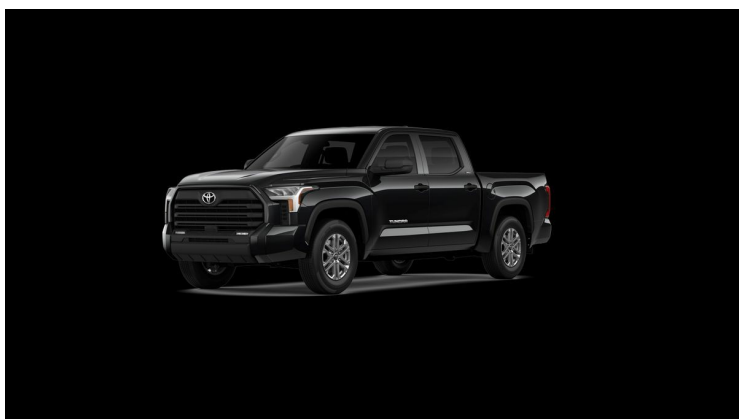

2026 Toyota Tundra \$57,705

Dealer Information

To get more details or set up a test drive this vehicle

Call us now:(281) 884-3744 2112 Gulf Fwy S League City, Texas 77573

- Stock #:75934
- VIN:5TFLA5AB6TX060741
- Mileage:3
- Location:League City, Texas 77573
- Body Style:CrewMax
- Int.Color:Black Fabric
- Ext.Color:Midnight Black Metallic
- Transmission:10-Speed Electronically Controlled automatic Transmission with intelligence (ECT-i) and sequential shift mode
- Engine:i-FORCE V6 Engine

Dealer Comments

Scores 23 Highway MPG and 18 City MPG! This Toyota Tundra boasts a Twin Turbo Regular Unleaded V-6 3.4 L/210 engine powering this Automatic transmission. Wheels: 18 x 7.5J Alloy, Vehicle Stability Control (VSC) Electronic Stability Control (ESC), Variable Intermittent Wipers w/Heated Wiper Park.*This Toyota Tundra Comes Equipped with These Options *Urethane Gear Shifter Material, Trip Computer, Transmission: 10-Speed Electronic Controlled Auto -inc: intelligence (ECT-i), sequential shift mode, uphill/downhill shift logic and TOW/HAUL driving modes, Transmission w/Driver Selectable Mode and Oil Cooler, Trailer Wiring Harness, Tracker System, Tires: P265/70R18, Tire Pressure Monitor System (TPMS) Low Tire Pressure Warning, Tailgate Rear Cargo Access, Streaming Audio.* Stop By Today *A short visit to Mac Haik Toyota located at 2112 Gulf Fwy S, League City, TX 77573 can get you a tried-and-true Tundra today!