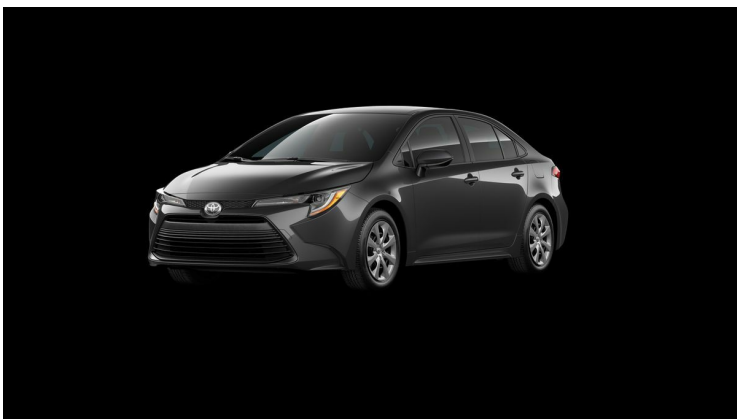

2026 Toyota Corolla \$25,329

Dealer Information

To get more details or set up a test drive this vehicle

Call us now:(281) 884-3744 2112 Gulf Fwy S League City, Texas 77573

- Stock #:75396
- VIN:5YFB4MDE1TP449496
- Mileage:3
- Location:League City, Texas 77573
- Body Style:4dr Car
- Int.Color:Light Gray Fabric
- Ext.Color:Underground
- Transmission:Dynamic Shift Continuously Variable Transmission (CVT)
- Engine:2.0L 4-Cyl. Engine

#### Dealer Comments

Boasts 41 Highway MPG and 32 City MPG! This Toyota Corolla delivers a Regular Unleaded I-4 2.0 L/121 engine powering this Variable transmission. Wi-Fi Connect with 30-day or up to 3GB trial subscription Mobile Hotspot Internet Access, Wheels: 16 Steel w/Covers, Wheels w/Full Wheel Covers.\*This Toyota Corolla Comes Equipped with These Options \*Urethane Gear Shifter Material, Tv Tuner Pre-Wiring, Trunk Rear Cargo Access, Trip Computer, Transmission: Continuously Variable (CVT), Transmission w/Driver Selectable Mode and Sequential Shift Control, Toyota Safety Sense (TSS) 3.0, Torsion Beam Rear Suspension w/Coil Springs, Tires: P205/55R16 All-Season, Strut Front Suspension w/Coil Springs.\* Stop By Today \*Stop by Mac Haik Toyota located at 2112 Gulf Fwy S, League City, TX 77573 for a quick visit and a great vehicle!