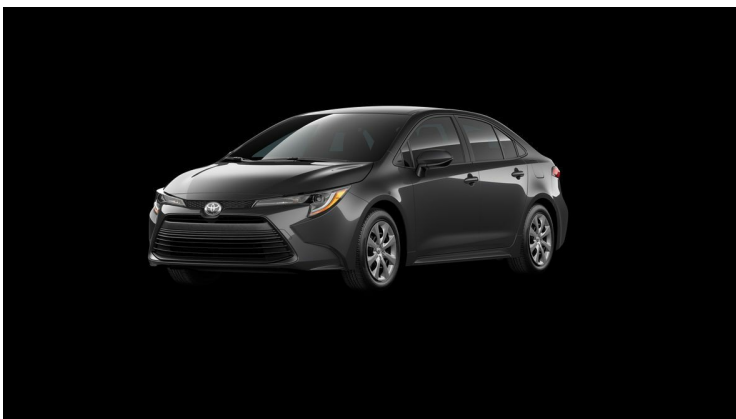

2026 Toyota Corolla \$24,965

Dealer Information

To get more details or set up a test drive this vehicle

Call us now:(281) 884-3744 2112 Gulf Fwy S League City, Texas 77573

- Stock #:75945
- VIN:5YFB4MDE6TP482283
- Mileage:3
- Location:League City, Texas 77573
- Body Style:4dr Car
- Int.Color:Light Gray Fabric
- Ext.Color:Underground
- Transmission:Dynamic Shift Continuously Variable Transmission (CVT)
- Engine:2.0L 4-Cyl. Engine

#### Dealer Comments

Boasts 41 Highway MPG and 32 City MPG! This Toyota Corolla delivers a Regular Unleaded I-4 2.0 L/121 engine powering this Variable transmission. Wi-Fi Connect with 30-day or up to 3GB trial subscription Mobile Hotspot Internet Access, Wheels: 16 Steel w/Covers, Wheels w/Full Wheel Covers.\* This Toyota Corolla Features the Following Options \*Urethane Gear Shifter Material, Tv Tuner Pre-Wiring, Trunk Rear Cargo Access, Trip Computer, Transmission: Continuously Variable (CVT), Transmission w/Driver Selectable Mode and Sequential Shift Control, Toyota Safety Sense (TSS) 3.0, Torsion Beam Rear Suspension w/Coil Springs, Tires: P205/55R16 All-Season, Strut Front Suspension w/Coil Springs.\* Visit Us Today \*Test drive this must-see, must-drive, must-own beauty today at Mac Haik Toyota, 2112 Gulf Fwy S, League City, TX 77573.